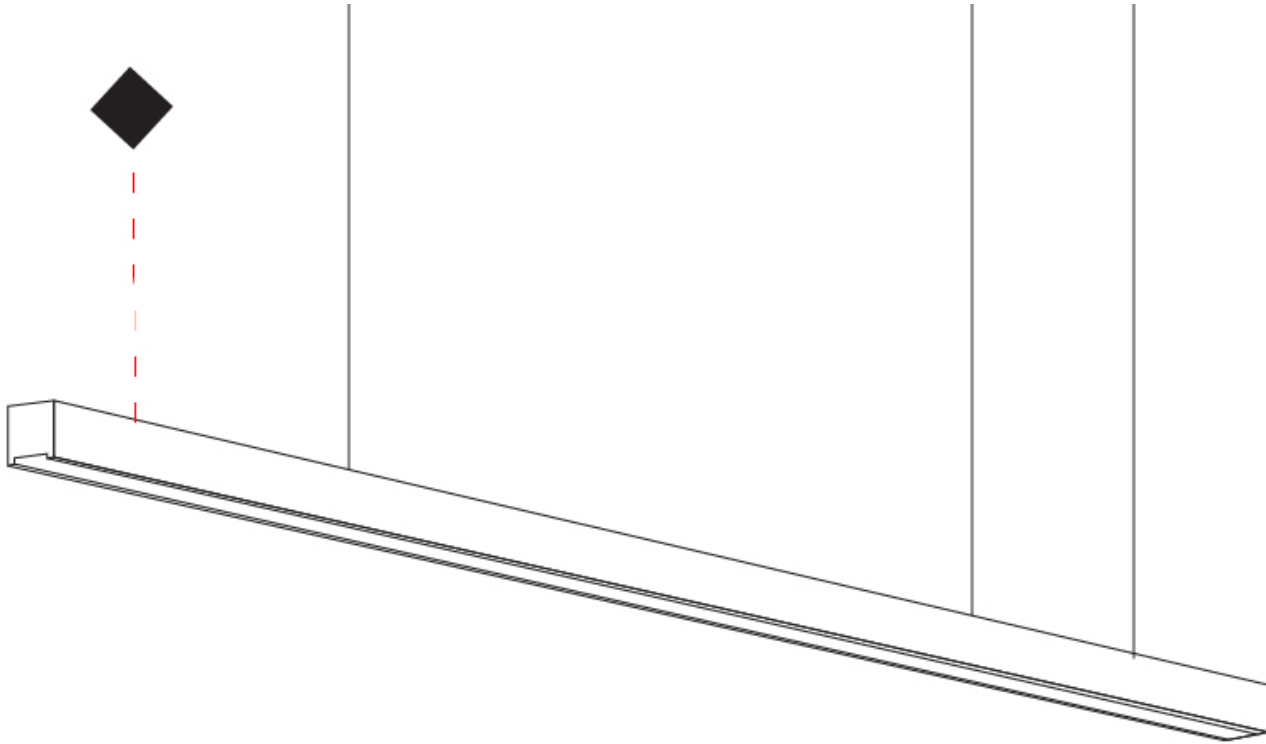

GENERAL

Series: Woodlin
 Subseries: LED28
 Brand: Tunto
 Division: Design
 Mounting Type: Suspension
 Mounting Location: Ceiling
 Subcategory: Profile

PHYSICAL

Shape: Rectangle
 Length (mm): 1000
 Length (in): 39 ³/₈
 Width (mm): 28
 Width (in): 1 ¹/₈
 Height (mm): 28
 Height (in): 1 ¹/₈
 Max. Overall Height (mm): 2028
 Max. Overall Height (in): 79 ¹³/₁₆
 Light Distribution: Direct
 Diffuser: Opal
 Fixture Finish: [WAL / ASH / OAK / BLK / WHI](#)
 Fixture Material: Wood
 Cable Details: 2000mm / 78 3/4"

1000mm 39 ³/₈"

28mm 1 ¹/₈"

Direct

LED28 SUSPENSION

D71008-

PROJECT	_____
TYPE	_____
SPECIFIER	_____
QUANTITY	_____
DATE	_____

LED28 SURFACE

D72012-

GENERAL

Series: Woodlin
Subseries: LED28
Brand: Tunto
Division: Design
Mounting Type: Surface
Mounting Location: Wall / Ceiling
Subcategory: Profile

PHYSICAL

Shape: Rectangle
Length (mm): 1000
Length (in): 39 ³/₈
Width (mm): 28
Width (in): 1 ¹/₈
Height (mm): 28
Height (in): 1 ¹/₈
Light Distribution: Direct
Diffuser: Opal
Fixture Finish: [WAL / ASH / OAK / BLK / WHI](#)
Fixture Material: Wood